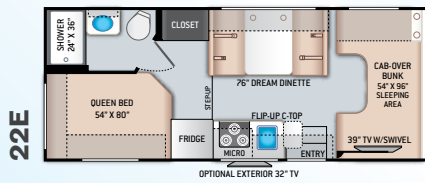

CHATEAU®

Class C Floorplans

Option Available on
Select Floor Plans: