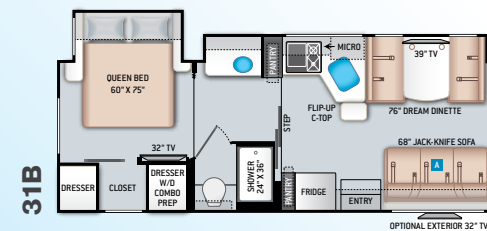

CHATEAU®

Class C Floorplans

Option Available on
Select Floor Plans: