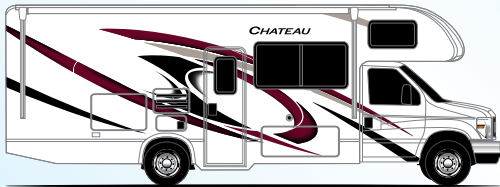

## CLASS C

DENIM BLUE

MIDNIGHT BLUE PARTIAL PAINT  
(31B, 31E, & 31W ONLY)

RODEO RED

RED SADDLE PARTIAL PAINT  
(31B, 31E, & 31W ONLY)

DENIM BLUE

RODEO RED

BONITA BAY  
FULL-BODY PAINT (SPRINTERS)