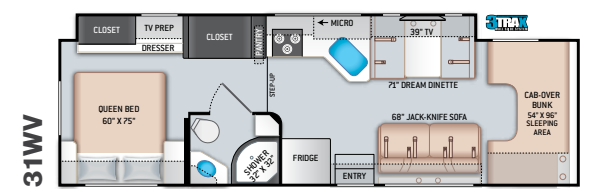

CHATEAU®

Class C Floorplans

Option Available on
Select Floor Plans: