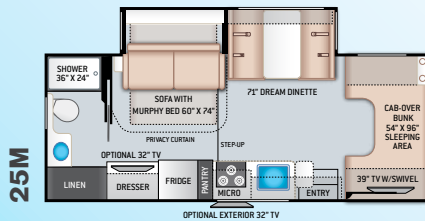

CHATEAU®

Class C Floorplans

Option Available on
Select Floor Plans: