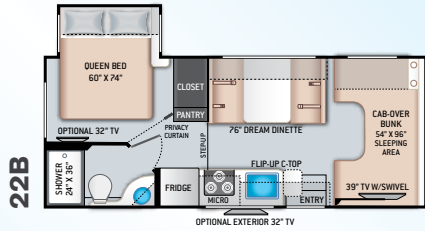

CHATEAU®

Class C Floorplans

Option Available on
Select Floor Plans: