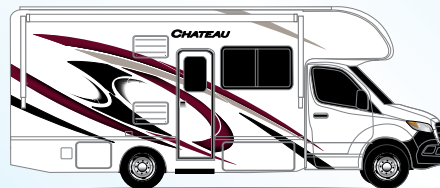

## CLASS C

DENIM BLUE

MIDNIGHT BLUE PARTIAL PAINT  
(31B, 31E, & 31W ONLY)

RODEO RED

RED SADDLE PARTIAL PAINT  
(31B, 31E, & 31W ONLY)

DENIM BLUE

RODEO RED

BONITA BAY  
FULL-BODY PAINT (SPRINTERS)