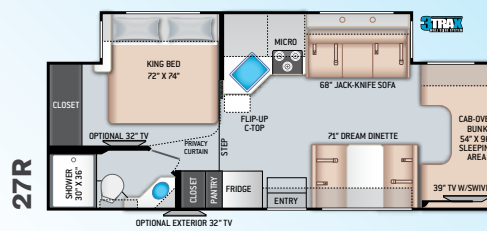

CHATEAU®

Class C Floorplans

Option Available on
Select Floor Plans: