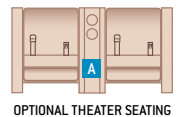

Option Available on
Select Floor Plans: