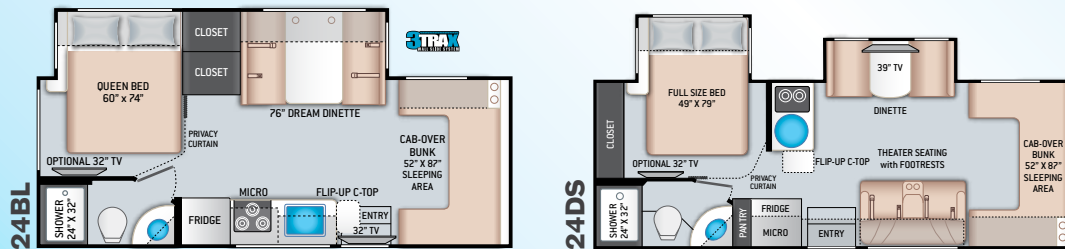

Sprinter Floorplans

	24BL	24DS
Chassis	Mercedes-Benz® Sprinter	Mercedes-Benz® Sprinter
Gross Vehicle (GVWR)	11,030	11,030
Gross Combined (GCWR)	15,250	15,250
Wheel Base	170.3"	170.3"
Exterior Length (w/o ladder)	24'-10"	25'-9"
Exterior Height (w/AC)	11'-8"	11'-6"
Exterior Width (w/o mirrors)	90"	90"
Interior Height (living area)	84"	84"
Awning Size	15'	16'
Fuel (gal)	26.4	26.4
LPG (lbs)	68.2	68.2
Fresh/Waste/Gray Water (gal)	30 / 24.5 / 38	30 / 34.5 / 37
Water Heater (gal)	Tankless	Tankless
Furnace (BTUs)	30,000	30,000
Exterior Storage Capacity (cu. ft.)	48.5	47
Hitch Weight Rating (lbs)	5,000	5,000

IMPORTANT—PLEASE READ: This brochure reflects product design, fabrication, material, components and specifications at the date of printing, which date is disclosed below. Please visit us online at ThorMotorCoach.com or consult with your selling dealership for the latest in standards, options, specification and technical information. Photographs in the brochure may depict optional equipment or may only be available in certain floor plans. Components, appliances and the chassis may have been manufactured in a calendar year before the vehicle's designated model year. All capacities are approximate. The actual length of the vehicle may differ from that indicated in the brochure due to variances in the manufacturing processes and/or installed components. All dry weights are based on standard model features and do not include optional features or equipment. Component part and appliance manufacturers issue limited warranties covering portions of the vehicle not covered under the limited warranty we issue. Copyright Thor Motor Coach, Inc. © MY 03/12/2021

Made to fit.

P.O. Box 1486, Elkhart, IN 46515 Sales Department: 800.860.5658

thormotorcoach.com/chateau