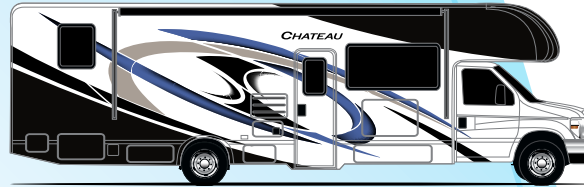

## CLASS C

DENIM BLUE

MIDNIGHT BLUE PARTIAL PAINT  
(31B, 31E, & 31W ONLY)

RODEO RED

RED SADDLE PARTIAL PAINT  
(31B, 31E, & 31W ONLY)

DENIM BLUE

RODEO RED

BONITA BAY  
FULL-BODY PAINT (SPRINTERS)