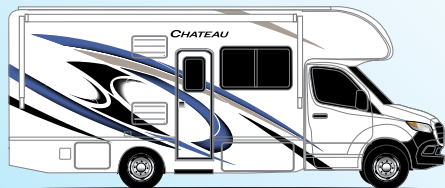

## CLASS C

DENIM BLUE

MIDNIGHT BLUE PARTIAL PAINT  
(31B, 31E, & 31W ONLY)

RODEO RED

RED SADDLE PARTIAL PAINT  
(31B, 31E, & 31W ONLY)

DENIM BLUE

RODEO RED

BONITA BAY  
FULL-BODY PAINT (SPRINTERS)