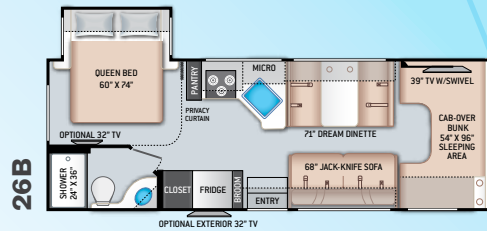

CHATEAU®

Class C Floorplans

Option Available on
Select Floor Plans: