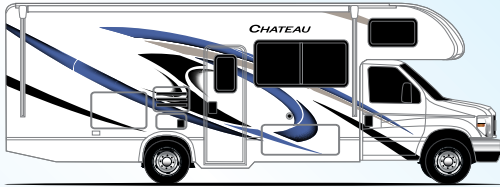

## CLASS C

DENIM BLUE

MIDNIGHT BLUE PARTIAL PAINT  
(31B, 31E, & 31W ONLY)

RODEO RED

RED SADDLE PARTIAL PAINT  
(31B, 31E, & 31W ONLY)

DENIM BLUE

RODEO RED

BONITA BAY  
FULL-BODY PAINT (SPRINTERS)