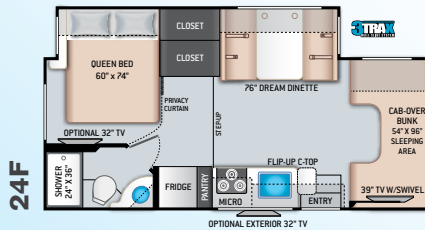

CHATEAU®

Class C Floorplans

Option Available on
Select Floor Plans: