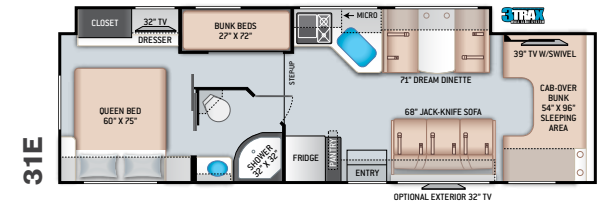

CHATEAU®

Class C Floorplans

Option Available on
Select Floor Plans: