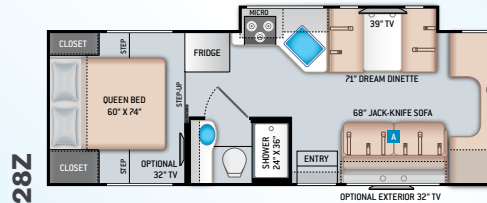

CHATEAU®

Class C Floorplans

Option Available on
Select Floor Plans: