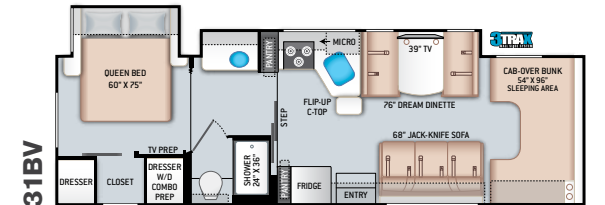

CHATEAU®

Class C Floorplans

Option Available on
Select Floor Plans: