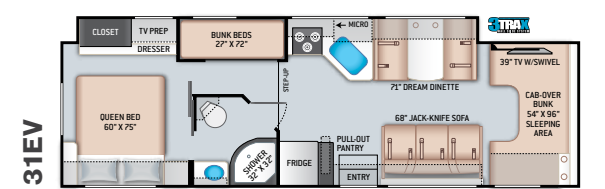

CHATEAU®

Class C Floorplans

Option Available on
Select Floor Plans: