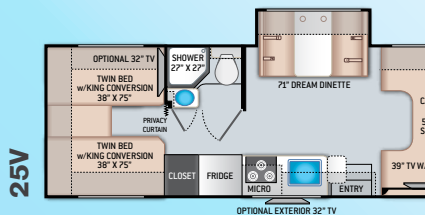

CHATEAU®

Class C Floorplans

Option Available on
Select Floor Plans: