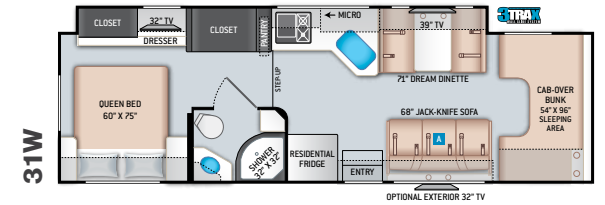

CHATEAU®

Class C Floorplans

Option Available on
Select Floor Plans: