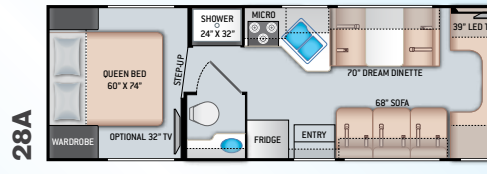

CHATEAU®

Class C Floorplans

Option Available on
Select Floor Plans: